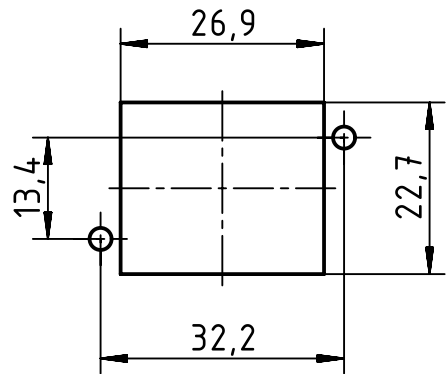

panel cut out

A-A (2:1)

	All rights reserved Department EL PD	All Dimensions in mm Original Size DIN A4		Scale 1:1	Free size tol.	Ref.
		HARTING Electric GmbH & Co. KG D-32339 Espelkamp	Created by RULLKOETTER	Inspected by SCHNIEDER	Standardisation RUETERA	Date 2017-10-10
Title Han Q 8/0-agg vernickelt						Doc-Key / ECM-Nr. 100085942/UGD/004/A 500000126301
Type TB				Number 09 12 008 0303		Rev. A
						Page 1/1