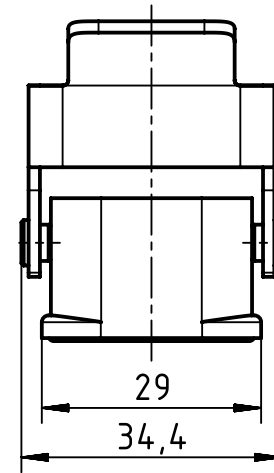

panel cut out

A-A (2:1)

	All rights reserved Department EL PD	All Dimensions in mm Original Size DIN A4		Scale 1:1	Free size tol.	Ref.
		HARTING Electric GmbH & Co. KG D-32339 Espelkamp	Created by RULLKOETTER	Inspected by SCHNIEDER	Standardisation RUETERA	Date 2017-10-10
Title Han Q 8/0-agg vernickelt						Doc-Key / ECM-Nr. 100085942/UGD/004/A 500000126301
Type TB				Number 09 12 008 0303		Rev. A
						Page 1/1