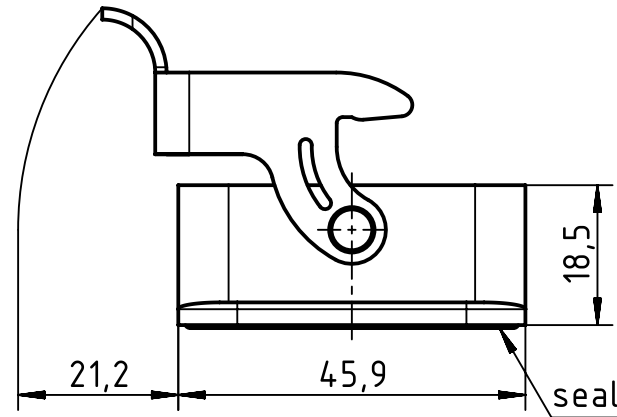

panel cut out

A-A (2:1)

	All rights reserved Department EL PD	All Dimensions in mm Original Size DIN A4		Scale 1:1	Free size tol.	Ref.
		HARTING Electric GmbH & Co. KG D-32339 Espelkamp	Created by RULLKOETTER	Inspected by SCHNIEDER	Standardisation RUETERA	Date 2017-10-10
Title Han Q 8/0-agg vernickelt						Doc-Key / ECM-Nr. 100085942/UGD/004/A 500000126301
Type TB				Number 09 12 008 0303		Rev. A
						Page 1/1