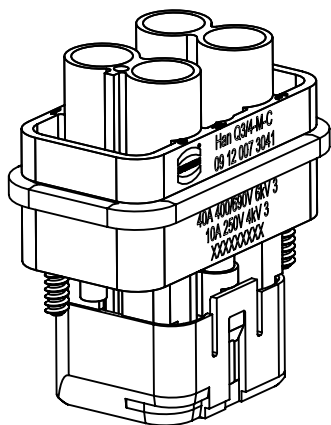

self-tapping screw acc.  
ISO 7049-ST 2,9x9,5-F-H  
enclosed separately

	All Dimensions in mm Original Size DIN A4		Scale 1:1	Free size tol.		Ref.	
						Sub.	
	All rights reserved		Created by HELLMANN	Inspected by RIEPE	Standardisation SAP_WFRT	Date 2022-01-13	State Final Release
	Department EL PD		Title Han Q3/4-M-C			Doc-Key / ECM-Nr. 100809939/UGD/001/E 500000209196	
HARTING D-32339 Espelkamp			Type TB	Number 09 12 007 3041		Rev. E	Page 1/1