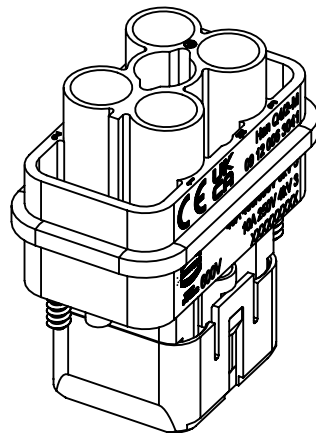

1 2 3 4 5 6

A

B

C

D

self-tapping screw ISO 7049-ST 2,9x9,5-F-H

seal

	All Dimensions in mm Original Size DIN A4		Scale 1:1	Free size tol.		Ref. Sub.	
		All rights reserved Department EL PD	Created by HOLLERT	Inspected by RIEPE	Standardisation	Date 2023-02-08	State Final Release
HARTING D-32339 Espelkamp		Title Han Q4/2-M-c male insert			Doc-Key / ECM-Nr. 100132507/UGD/005/D 500000236993		
			Type TB	Number 09 12 006 3041		Rev. D	Page 1/1