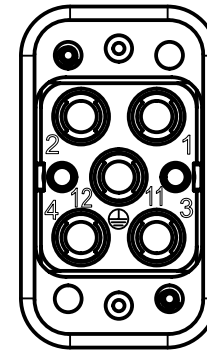

1 2 3 4 5 6

A

B

C

D

self-tapping screw ISO 7049-ST 2,9x9,5-F-H

seal

	All Dimensions in mm Original Size DIN A4		Scale 1:1	Free size tol.		Ref. Sub.	
		All rights reserved Department EL PD	Created by HOLLERT	Inspected by RIEPE	Standardisation	Date 2023-02-08	State Final Release
HARTING D-32339 Espelkamp		Title Han Q4/2-M-c male insert			Doc-Key / ECM-Nr. 100132507/UGD/005/D 500000236993		
			Type TB	Number 09 12 006 3041		Rev. D	Page 1/1