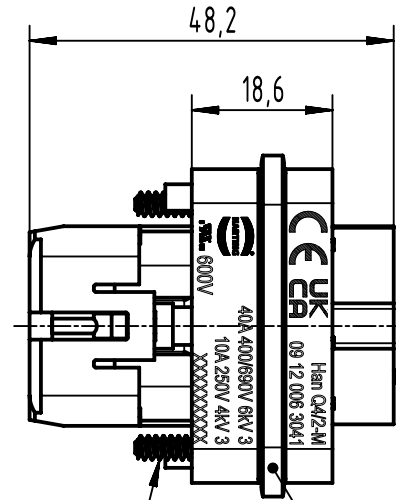

1 2 3 4 5 6

A

B

C

D

self-tapping screw ISO 7049-ST 2,9x9,5-F-H

seal

	All Dimensions in mm Original Size DIN A4		Scale 1:1	Free size tol.		Ref. Sub.	
		All rights reserved Department EL PD	Created by HOLLERT	Inspected by RIEPE	Standardisation	Date 2023-02-08	State Final Release
HARTING D-32339 Espelkamp		Title Han Q4/2-M-c male insert			Doc-Key / ECM-Nr. 100132507/UGD/005/D 500000236993		
			Type TB	Number 09 12 006 3041		Rev. D	Page 1/1