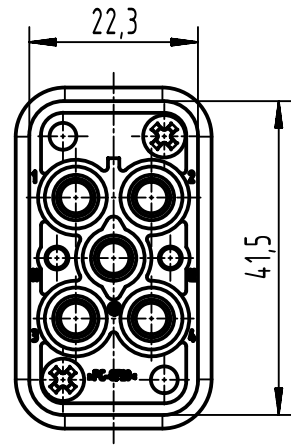

1 2 3 4 5 6

A

B

C

D

self-tapping screw ISO 7049-ST 2,9x9,5-F-H

seal

	All Dimensions in mm Original Size DIN A4		Scale 1:1	Free size tol.		Ref. Sub.	
		All rights reserved Department EL PD	Created by HOLLERT	Inspected by RIEPE	Standardisation	Date 2023-02-08	State Final Release
HARTING D-32339 Espelkamp		Title Han Q4/2-M-c male insert			Doc-Key / ECM-Nr. 100132507/UGD/005/D 500000236993		
			Type TB	Number 09 12 006 3041		Rev. D	Page 1/1