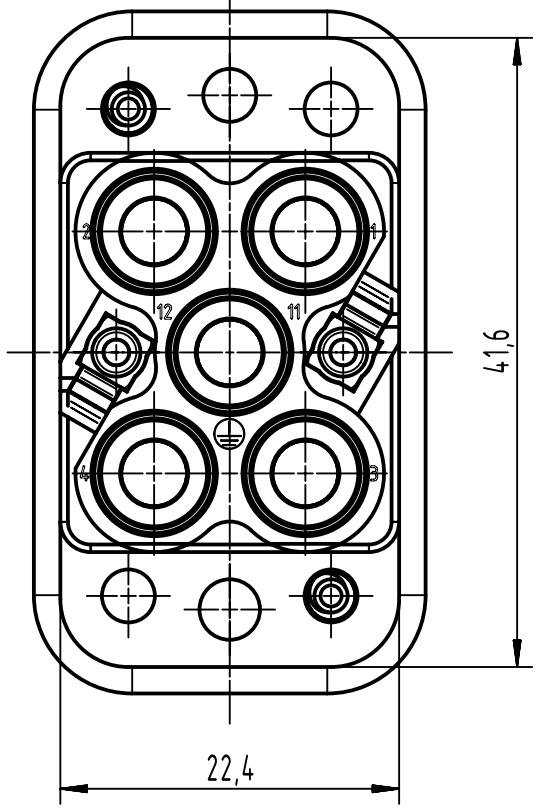

1 2 3 4 5 6

A  
B  
C  
D

	All Dimensions in mm Original Size DIN A4		Scale 2:1	Free size tol.		Ref.	
			Created by 100887	Inspected by SUNDERMEIER	Standardisation	Date 2022-10-28	State Final Release
All rights reserved Department EL PD		Title Han Q 4/2-M insert with QL 2,5-6mm <sup>2</sup>				Doc-Key / ECM-Nr. 100212002/UGD/003/C 500000225850	
HARTING D-32339 Espelkamp		Type TB	Number 09 12 006 2662			Rev. C	Page 1/1