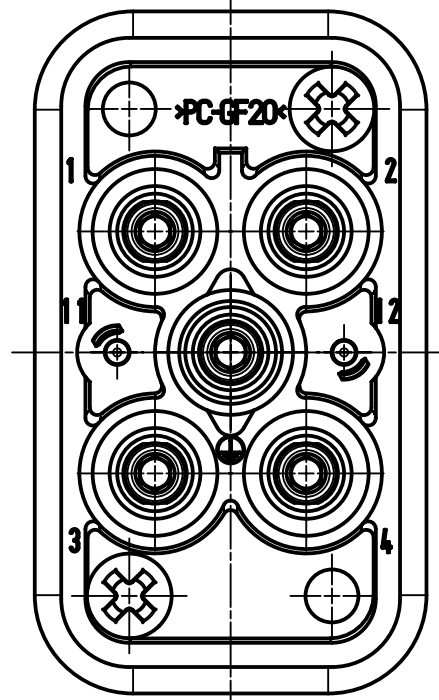

1 2 3 4 5 6

A  
B  
C  
D

	All Dimensions in mm Original Size DIN A4		Scale 2:1	Free size tol.		Ref.	
			Created by 100887	Inspected by SUNDERMEIER	Standardisation	Date 2022-10-28	State Final Release
All rights reserved Department EL PD		Title Han Q 4/2-M insert with QL 2,5-6mm <sup>2</sup>				Doc-Key / ECM-Nr. 100212002/UGD/003/C 500000225850	
HARTING D-32339 Espelkamp		Type TB	Number 09 12 006 2662			Rev. C	Page 1/1