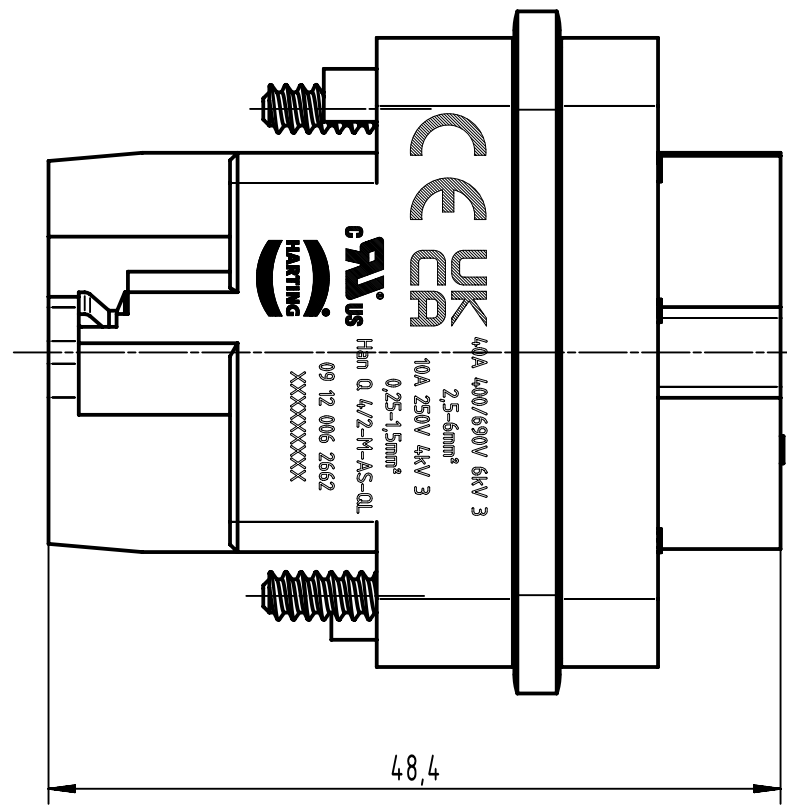

1 2 3 4 5 6

A  
B  
C  
D

	All Dimensions in mm Original Size DIN A4		Scale 2:1	Free size tol.		Ref.	
			Created by 100887	Inspected by SUNDERMEIER	Standardisation	Date 2022-10-28	State Final Release
All rights reserved Department EL PD		Title Han Q 4/2-M insert with QL 2,5-6mm <sup>2</sup>				Doc-Key / ECM-Nr. 100212002/UGD/003/C 500000225850	
HARTING D-32339 Espelkamp		Type TB	Number 09 12 006 2662			Rev. C	Page 1/1